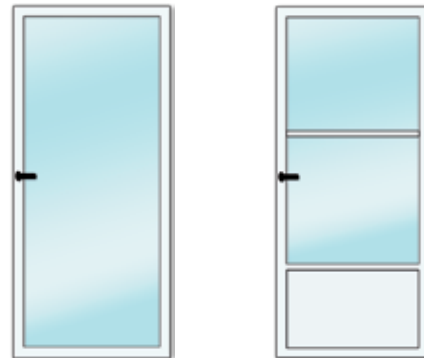

## DOOR LITE OPTIONS

Fan-Lite

9-Lite (20" x 36")  
Clear Insulated Glass

3/4  
Decorative Oval

White Frame Only

White Frame Only

White Frame Only  
Platinum Comes Only

## STORM DOOR OPTIONS

All Glass Full-View

Conventional

\* All Glass Full View Storm Door photo

Manufacturing Division  
Elixir Door & Metals Company - Division 24  
1215 Pope Drive, Douglas GA 31533  
Tel: (912) 493-2200 • Fax: (912) 384-0047  
[www.elixirdoorandmetalscompany.com](http://www.elixirdoorandmetalscompany.com)